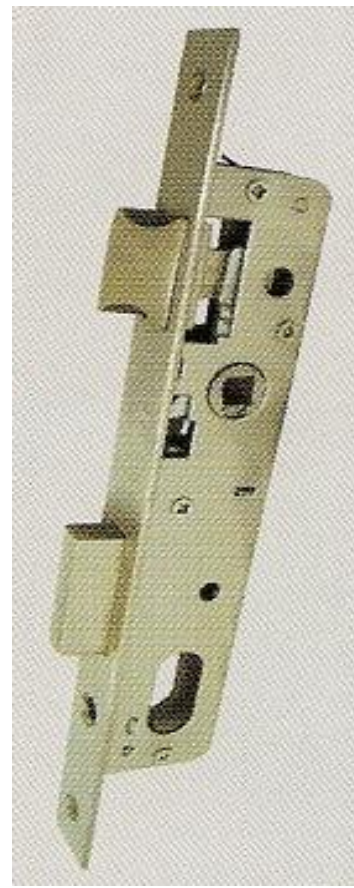

## ALUMINUM DOOR LOCKS with CYLINDERS

Code	Backset
ALDL0018516	16 mm
ALDL0018520	20 mm
ALDL0018525	25 mm
ALDL0018530	30 mm

Code	Backset
ALDL0028516	16 mm
ALDL0028520	20 mm
ALDL0028525	25 mm
ALDL0028530	30 mm

## ALUMINUM DOOR LOCKS with CYLINDERS

Code	Backset
ALDL0038516	16 mm
ALDL0038520	20 mm
ALDL0038525	25 mm
ALDL0038530	30 mm

Code	Backset
ALDL0048516	16 mm
ALDL0048520	20 mm
ALDL0048525	25 mm
ALDL0048530	30 mm

## ALUMINUM DOOR LOCKS with CYLINDERS

Code	Backset
ALDL0058516	16 mm
ALDL0058520	20 mm
ALDL0058525	25 mm
ALDL0058530	30 mm

Code	Backset
ALDL0068516	16 mm
ALDL0068520	20 mm
ALDL0068525	25 mm
ALDL0068530	30 mm

## ALUMINUM DOOR LOCKS with CYLINDERS

Code	Backset
ALDL0078516	16 mm
ALDL0078520	20 mm
ALDL0078525	25 mm
ALDL0078530	30 mm

Code	Backset
ALDL0088516	16 mm
ALDL0088520	20 mm
ALDL0088525	25 mm
ALDL0088530	30 mm