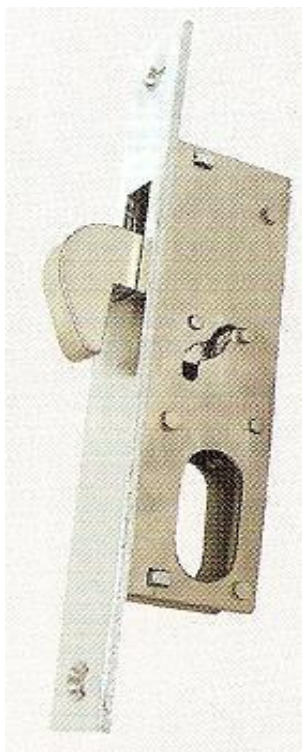

## ALUMINUM DOOR LOCKS with CYLINDERS

Code	Backset
ALDL0058516	16 mm
ALDL0058520	20 mm
ALDL0058525	25 mm
ALDL0058530	30 mm

Code	Backset
ALDL0068516	16 mm
ALDL0068520	20 mm
ALDL0068525	25 mm
ALDL0068530	30 mm

## ALUMINUM DOOR LOCKS with CYLINDERS

Code	Backset
ALDL0078516	16 mm
ALDL0078520	20 mm
ALDL0078525	25 mm
ALDL0078530	30 mm

Code	Backset
ALDL0088516	16 mm
ALDL0088520	20 mm
ALDL0088525	25 mm
ALDL0088530	30 mm

## ALUMINUM DOOR LOCKS with CYLINDERS

Code	Backset
ALDL00916	16 mm
ALDL00920	20 mm
ALDL00925	25 mm
ALDL00930	30 mm

Code	Backset
ALDL01016	16 mm
ALDL01020	20 mm
ALDL01025	25 mm
ALDL01030	30 mm