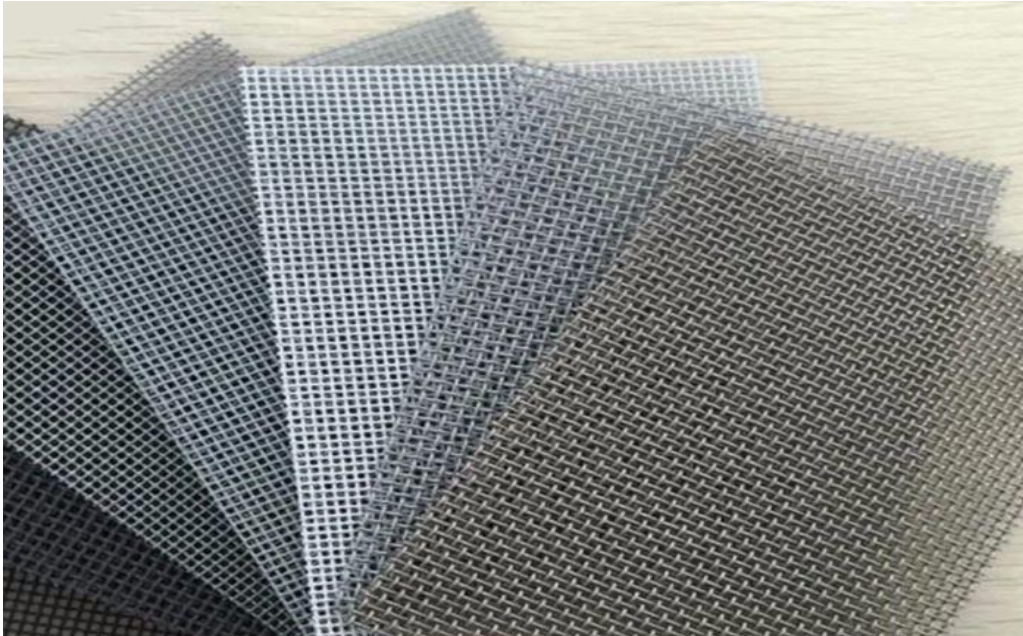

Range 6
Insect Mesh Screens

ALUMINUM INSECT SCREEN WIRE MESH

| Code | Gauge |
|------------|---------|
| AGAISM1414 | 14 x 14 |
| AGAISM1415 | 14 x 15 |
| AGAISM1516 | 15 x 16 |
| AGAISM1616 | 16 x 16 |
| AGAISM1618 | 16 x 18 |
| AGAISM1818 | 18 x 18 |

Wire Thicknesses : 0.20mm - 0.22mm - 0.23mm - 0.25mm

Available Colors : BLACK - SILVER - WHITE - GREEN

Roll Width from 30 cm till 200 cm

Roll Length / on request

FIBERGLASS INSECT SCREEN MESH

| Code | Gauge |
|------------|---------|
| AGFISM1414 | 14 x 14 |
| AGFISM1415 | 14 x 15 |
| AGFISM1516 | 15 x 16 |
| AGFISM1616 | 16 x 16 |
| AGFISM1618 | 16 x 18 |
| AGFISM1818 | 18 x 18 |

Mesh Weight : 90 gms - 100 gms - 105 gms - 110 gms - 120 gms

Available Colors : BLACK - GREY - WHITE - GREEN

Roll Width from 30 cm till 200 cm

Roll Length / on request