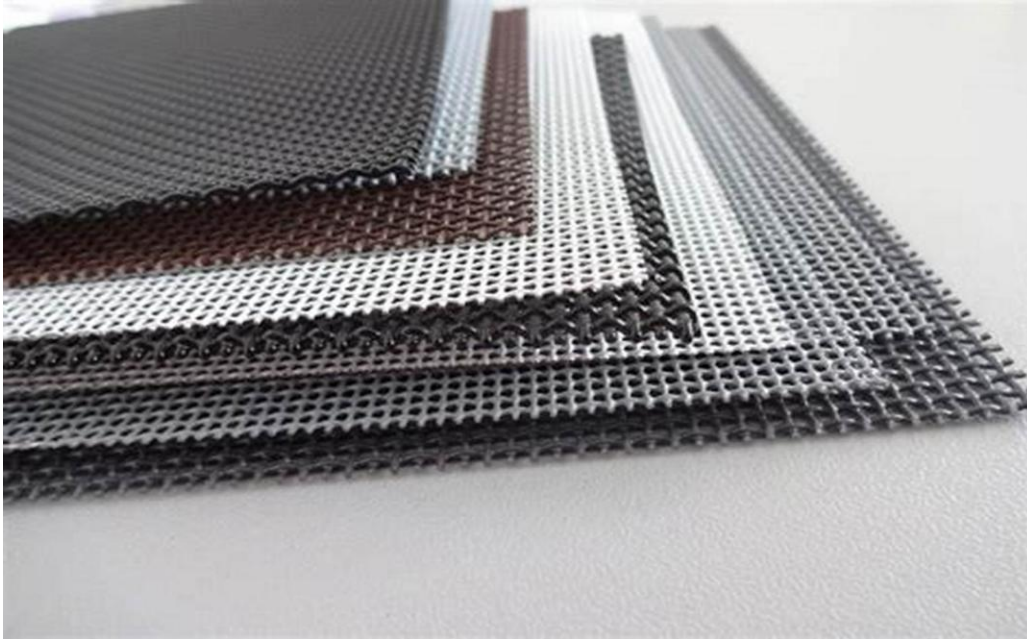

Range 6
Insect Mesh Screens

ALUMINUM INSECT SCREEN WIRE MESH

| Code | Gauge |
|------------|---------|
| AGAISM1414 | 14 x 14 |
| AGAISM1415 | 14 x 15 |
| AGAISM1516 | 15 x 16 |
| AGAISM1616 | 16 x 16 |
| AGAISM1618 | 16 x 18 |
| AGAISM1818 | 18 x 18 |

Wire Thicknesses : 0.20mm - 0.22mm - 0.23mm - 0.25mm

Available Colors : BLACK - SILVER - WHITE - GREEN

Roll Width from 30 cm till 200 cm

Roll Length / on request

FIBERGLASS INSECT SCREEN MESH

| Code | Gauge |
|------------|---------|
| AGFISM1414 | 14 x 14 |
| AGFISM1415 | 14 x 15 |
| AGFISM1516 | 15 x 16 |
| AGFISM1616 | 16 x 16 |
| AGFISM1618 | 16 x 18 |
| AGFISM1818 | 18 x 18 |

Mesh Weight : 90 gms - 100 gms - 105 gms - 110 gms - 120 gms

Available Colors : BLACK - GREY - WHITE - GREEN

Roll Width from 30 cm till 200 cm

Roll Length / on request